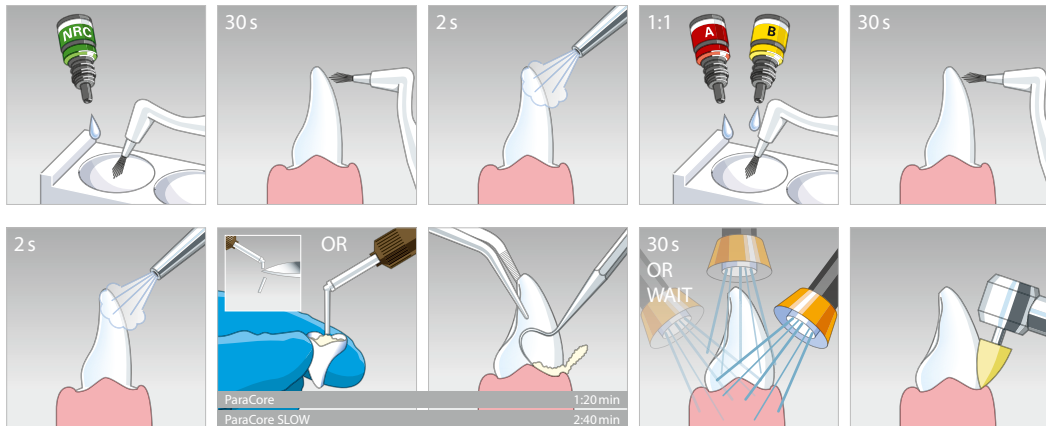

# ParaCore® 5 ml

CROWN, BRIDGE, INLAY, ONLAY • CERAMIC, COMPOSITE

# ParaCore® 5 ml

CROWN, BRIDGE, INLAY, ONLAY • METAL