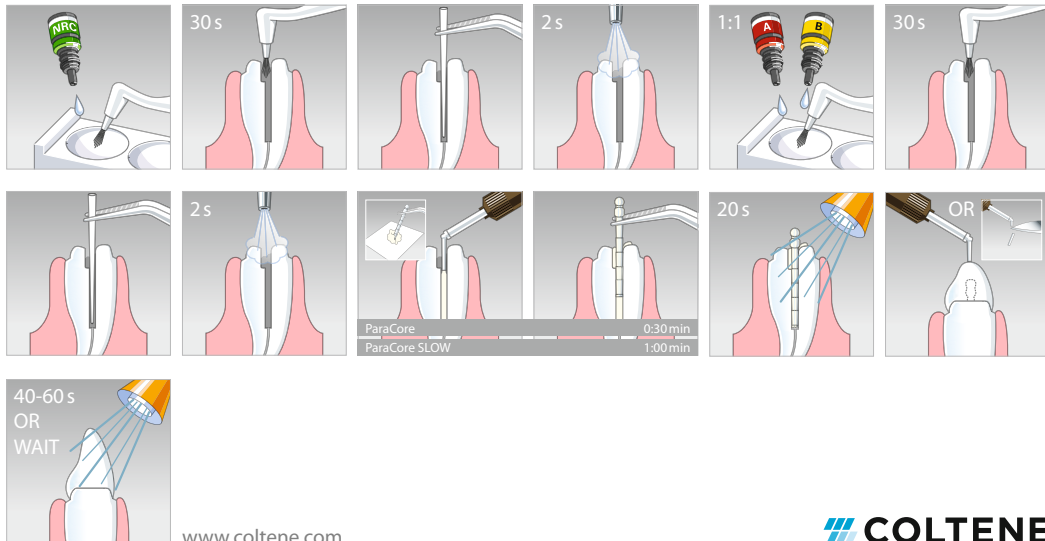

ParaCore[®] 5 ml

POST AND CORE BUILD-UP IN ONE STEP

ParaCore® 5 ml

POST CEMENTATION

CORE BUILD-UP

3000 1062 06.14

www.coltene.com

COLTENE